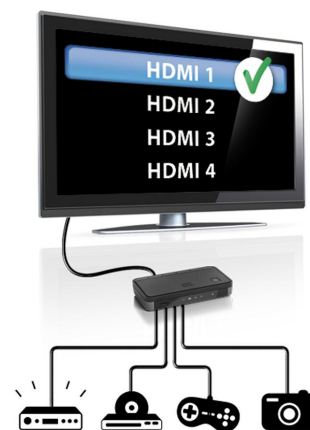

ONE®
FOR ALL

Automatic
Smart HDMI Switch

SV 1620

**Connect 4 devices
to 1 HDMI port on your TV**

www.ofa.com/smarttv

Maximise your digital TV experience

Automatic Smart HDMI Switch

SV 1620

4
INPUTS
1 OUTPUT

HD
FULL HD

3D
FULL 3D

AUTO
INPUT
SWITCHING

Connect 4 devices to 1 HDMI port on your TV

Consumer benefits

- Fewer cables to your TV: connect up to four HDMI devices to just one HDMI port on your TV. You only need one cable from the Smart switch to your TV.
- Always the right input: the Smart Switch uses intelligent switching technology that automatically selects the right source, making things easier than ever.
- Easy Connectivity: clear icons provide easy distinction between the input connectors on the Smart switch.
- One front HDMI input for portable devices like cameras, etc.

- Works with all HDMI devices, such as: Satellite and cable set top boxes, Blu-ray and dvd players, Playstation 3, xbox 360 and other Game consoles, Digital cameras and camcorders, Smartphone, Ipad and other tablets.

Technical specifications

- 4 HDMI inputs, 1 HDMI output
- Supports up to 1080P Full HD in 12-bit deep color
- Supports 3D video format
- DTS HD and dolby trueHD digital audio compliant
- HDMI v1.3, HDCP compliant
- HDMI-CEC compatible