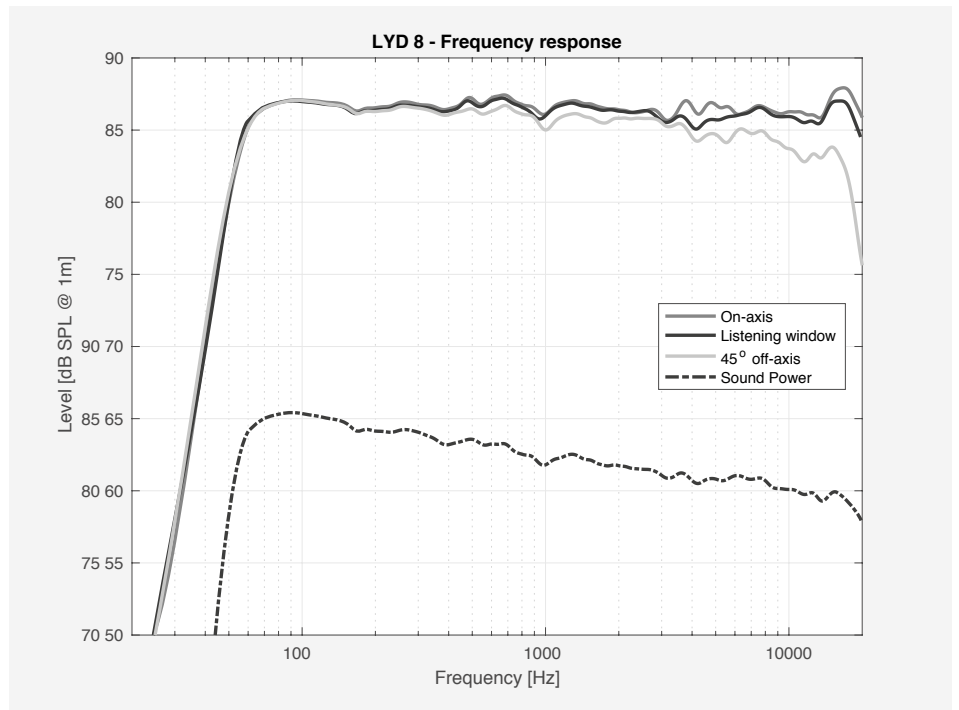

Amplifier

Power (tweeter/woofer)	HF 50 W/LF 80 W
Power consumption standby	<0.5 W
Power consumption max.	100 W
Input voltage	90 - 264 V AC, 50 - 60 Hz
Inputs	XLR balanced / RCA unbalanced
Outputs	N/A

Sensitivity (85 dB @ 1m, free field)

0 dB	100 mV
------	--------

Frequency response -6 dB limits

Bass extension -10 Hz	45 Hz - 21 kHz
-----------------------	----------------

Specs

Specs

DYNAUDIO