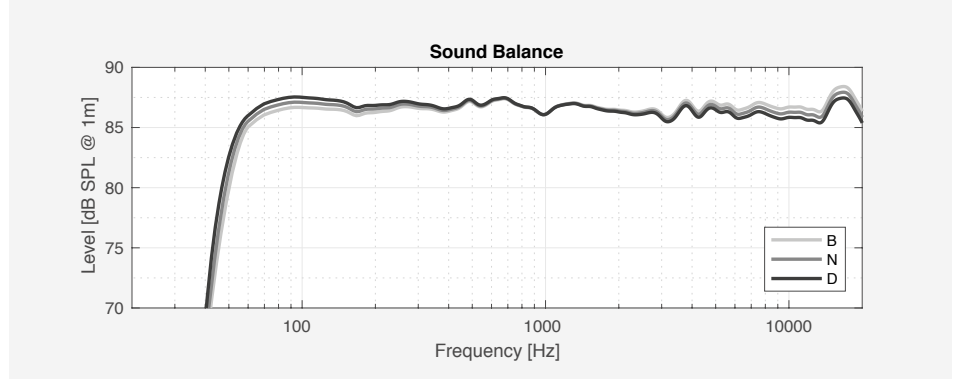

0 dB	100 mV
------	--------

Frequency response -6 dB limits

Bass extension -10 Hz	45 Hz - 21 kHz
-----------------------	----------------

Specs

Specs

DYNAUDIO