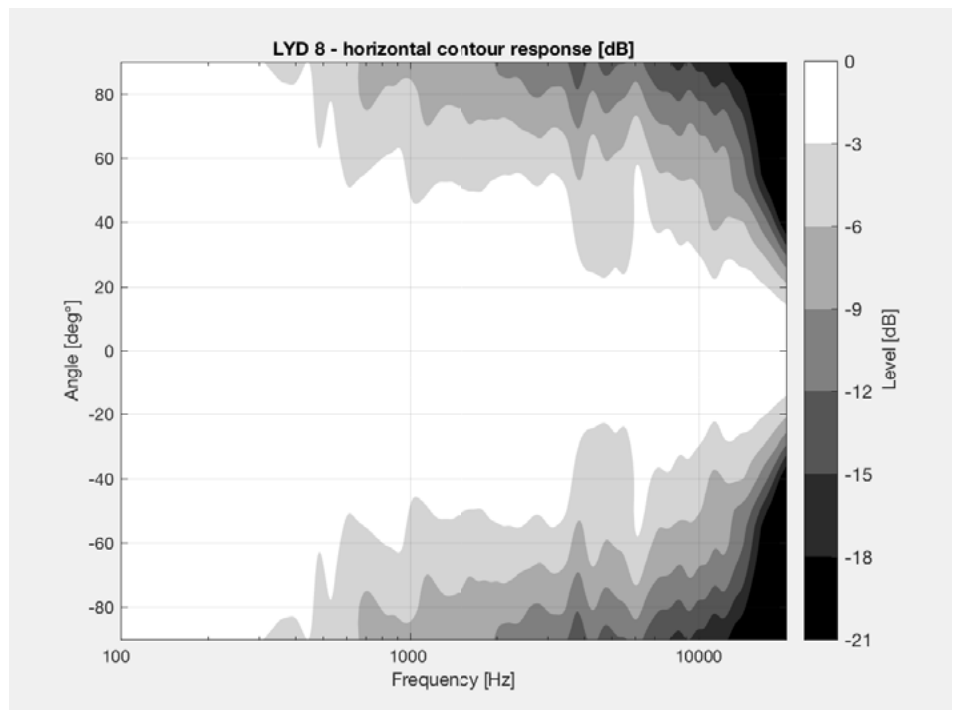

Amplifier

Power (tweeter/woofer)	HF 50 W/LF 80 W
Power consumption standby	<0.5 W
Power consumption max.	100 W
Input voltage	90 - 264 V AC, 50 - 60 Hz
Inputs	XLR balanced / RCA unbalanced
Outputs	N/A

Sensitivity (85 dB @ 1m, free field)

0 dB	100 mV
------	--------

Frequency response -6 dB limits

Bass extension -10 Hz	45 Hz - 21 kHz
-----------------------	----------------

Specs

Specs

DYNAUDIO