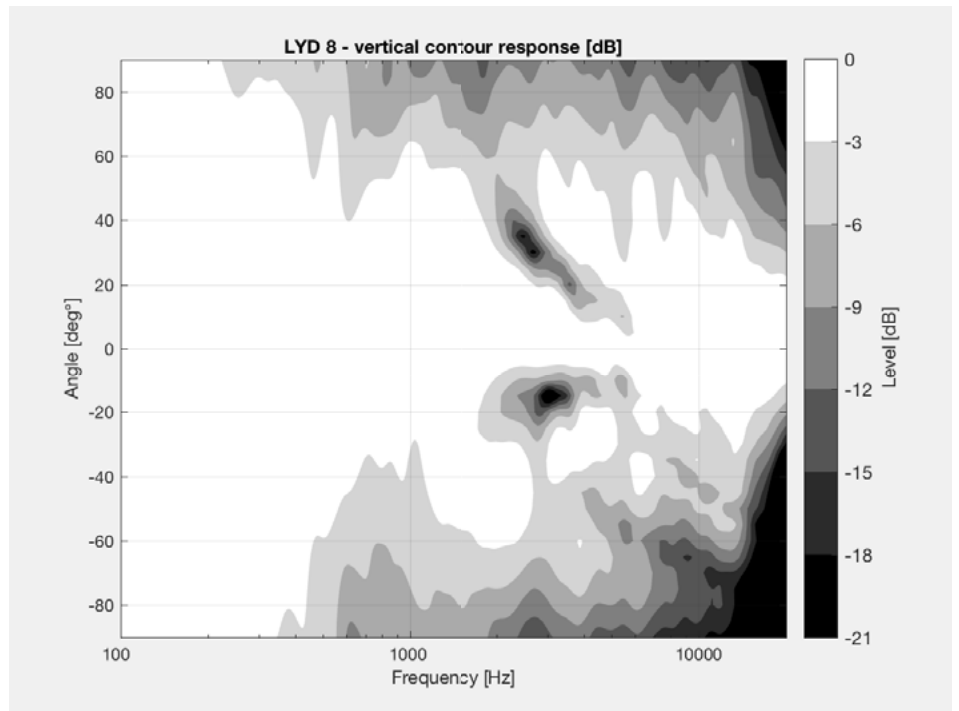

SPEC SHEET

DYNAUDIO

LYD 8

Specs

Speaker

Max. SPL (1m, pair)	112 dB
Bass principle	Bass reflex, rear port
Crossover frequency	3.9 kHz
Tweeter	1 in soft dome
Midrange	N/A
Woofers	8 in
Dimensions (W x H x D mm / in)	234 x 369 x 328 mm / 9.2 x 14.5 x 12.9 in
Weight	10.2 kg

Amplifier

Power (tweeter/woofer)	HF 50 W/LF 80 W
Power consumption standby	<0.5 W
Power consumption max.	100 W
Input voltage	90 - 264 V AC, 50 - 60 Hz
Inputs	XLR balanced / RCA unbalanced
Outputs	N/A

Sensitivity (85 dB @ 1m, free field)

0 dB	100 mV
------	--------

Frequency response -6 dB limits

Bass extension -10 Hz	45 Hz - 21 kHz
-----------------------	----------------

Specs

Specs

DYNAUDIO