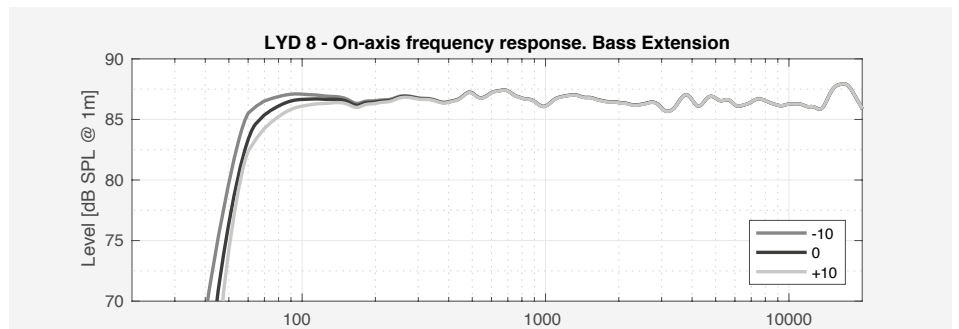

0 dB	100 mV
------	--------

Frequency response -6 dB limits

Bass extension -10 Hz	45 Hz - 21 kHz
-----------------------	----------------

Specs

Specs

DYNAUDIO