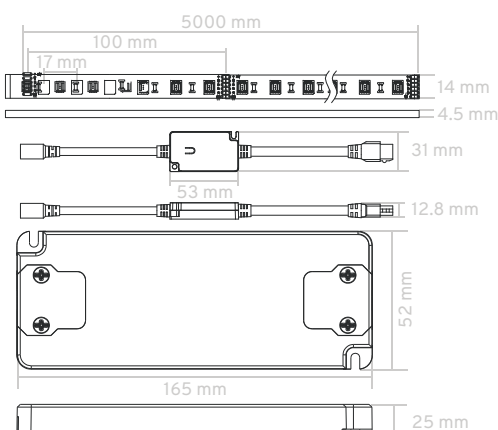

RGBTW 5m LED Strip Kit

KB36RGBTWS5M

Smart 5 channel colour RGB LED strip kit (16M RGB, Warm White & Cool White)

FEATURES

- Tuneable White/RGB LED strip kit including driver with flex and plug, KASTA in-line controller and 5m LED strip
- Reliable Bluetooth® mesh network connectivity to all KASTA devices
- 8-way multiway control
- ON/OFF/DIM* and button press functionalities from local button (in-line controller) or KASTA remote switch devices
- Supports core KASTA functionality - control devices, groups, scenes, timers and scheduling
- Average lifetime >50,000 hours
- iOS and Android app setup and control
- 3 year warranty

*KASTA RGB devices must not be connected to any Phase-Cut (Leading/Trailing Edge & Universal) dimmers.

DIMENSIONS

SPECIFICATIONS

Rated Supply Voltage	24V
Operating Ambient Temperature	-20 to 50°C
IP Rating	IP65 - Strip, IP20 - Controller
Maximum Input Current	6A
Maximum Input Power	144W (5m)
CCT	2700K - 6500K (for White)
CRI	80
Lumen Output	Warm White: 528lm Cool White: 721lm
Dimming Range	2-100%
Beam Angle	120°
IP Rating	IP20 (driver, in-line controller) IP54 (LED strip)
Total LEDs	60
Cut Intervals	100mm
Housing Material	Silicone sleeved
Standards Complied	AS/NZS 60669.2.1, AS/NZS 60598.2.1, AS/NZS 60598.1