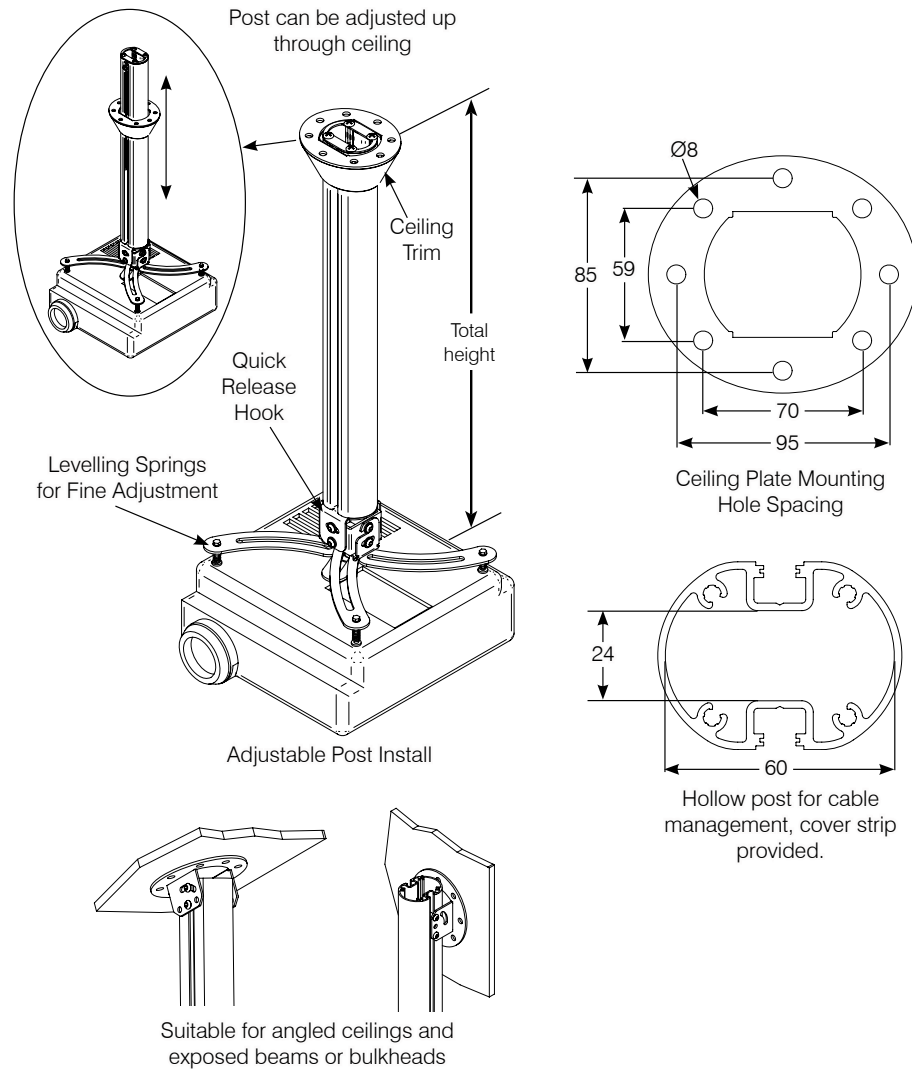

LP Morgan Skyhook - Adjustable Post 500 to 2000mm

All dimensions in mm

Features:

- Stylish adjustable arms to suit most base-mounted projector models. M3, M4, M5 and M6 set screws provided.
- Ceiling Trim to cover ceiling cut-out and bolts.
- Independently lockable Yaw, Tilt and Pan adjustments.
- Hollow Tube for effective Cable Management.
- Height Adjustable Post may be shortened.
- Standard (3mm thick) Adjustable Arms certified to carry 12 kg maximum.
- Custom Powder Coating available (extra charge)
- Custom Post length available (extra charge)

Name	Total Height	Colour	Product Code	Shipping Size L x W x H (mm)	Weight (kg)
500mm Post	500mm	Black	LPM4SKYB500	680 x 130 x 80	3
500mm Post	500mm	White	LPM4SKYW500	680 x 130 x 80	3
1000mm Post	1000mm	Black	LPM4SKYB1000	1180 x 130 x 80	4
1000mm Post	1000mm	White	LPM4SKYW1000	1180 x 130 x 80	4
1500mm Post	1500mm	Black	LPM4SKYB1500	1680 x 130 x 80	5
1500mm Post	1500mm	White	LPM4SKYW1500	1680 x 130 x 80	5
2000mm Post	2000mm	Black	LPM4SKYB2000	2180 x 130 x 80	6
2000mm Post	2000mm	White	LPM4SKYW2000	2180 x 130 x 80	6

Optional retrofit kits:

- Heavy Duty (5mm thick) Adjustable Arms certified to carry 25 kg maximum.
- Heavy Duty Arms available in Standard and Extra Long lengths. (See Direct to Ceiling specification sheet for further details)