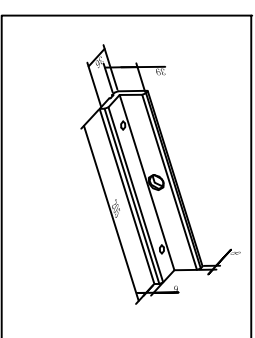

ceiling slot size:  
 Slot Length= screen length+120mm  
 Slot width =>350mm  
 Slot height=>400mm

Package Dimension: 6660 \* 606 \* 336mm  
 Net Weight: 140Kgs  
 G.Weight: 195Kgs

Model :	GRLSMB275H
Measurement :	LS-MAIII 275" (16:9) (S)
	mm