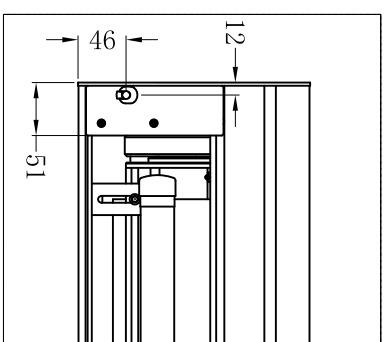

ceiling slot size:  
 Slot Length= screen length+120mm  
 Slot width =>350mm  
 Slot height=>400mm

Package Dimension: 6660 \* 606 \* 336mm  
 Net Weight: 140Kgs  
 G.Weight: 195Kgs

Model :	GRLSMB275H
Measurement :	LS-MAIII 275" (16:9) (S)
	mm