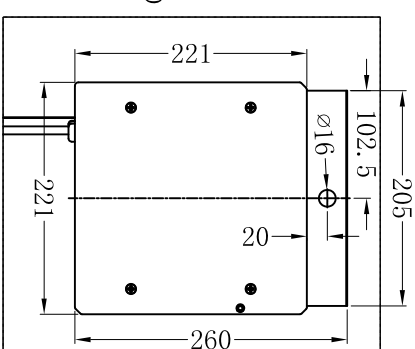

ceiling slot size:  
 Slot Length= screen length+120mm  
 Slot width =>350mm  
 Slot height=>400mm

Package Dimension: 6660 \* 606 \* 336mm  
 Net Weight: 140Kgs  
 G.Weight: 195Kgs

Model :	GRLSMB275H
Measurement :	LS-MAIII 275" (16:9) (S)
	mm