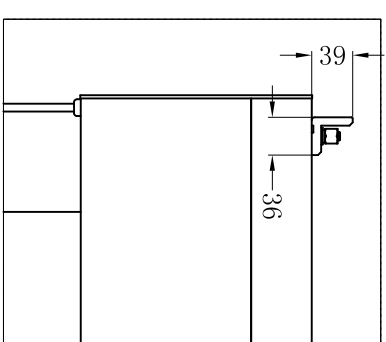

ceiling slot size:  
 Slot Length= screen length+120mm  
 Slot width =>350mm  
 Slot height=>400mm

Package Dimension: 6660 \* 606 \* 336mm  
 Net Weight: 140Kgs  
 G.Weight: 195Kgs

Model :	GRLSMB275H
Measurement :	LS-MAIII 275" (16:9) (S)
	mm